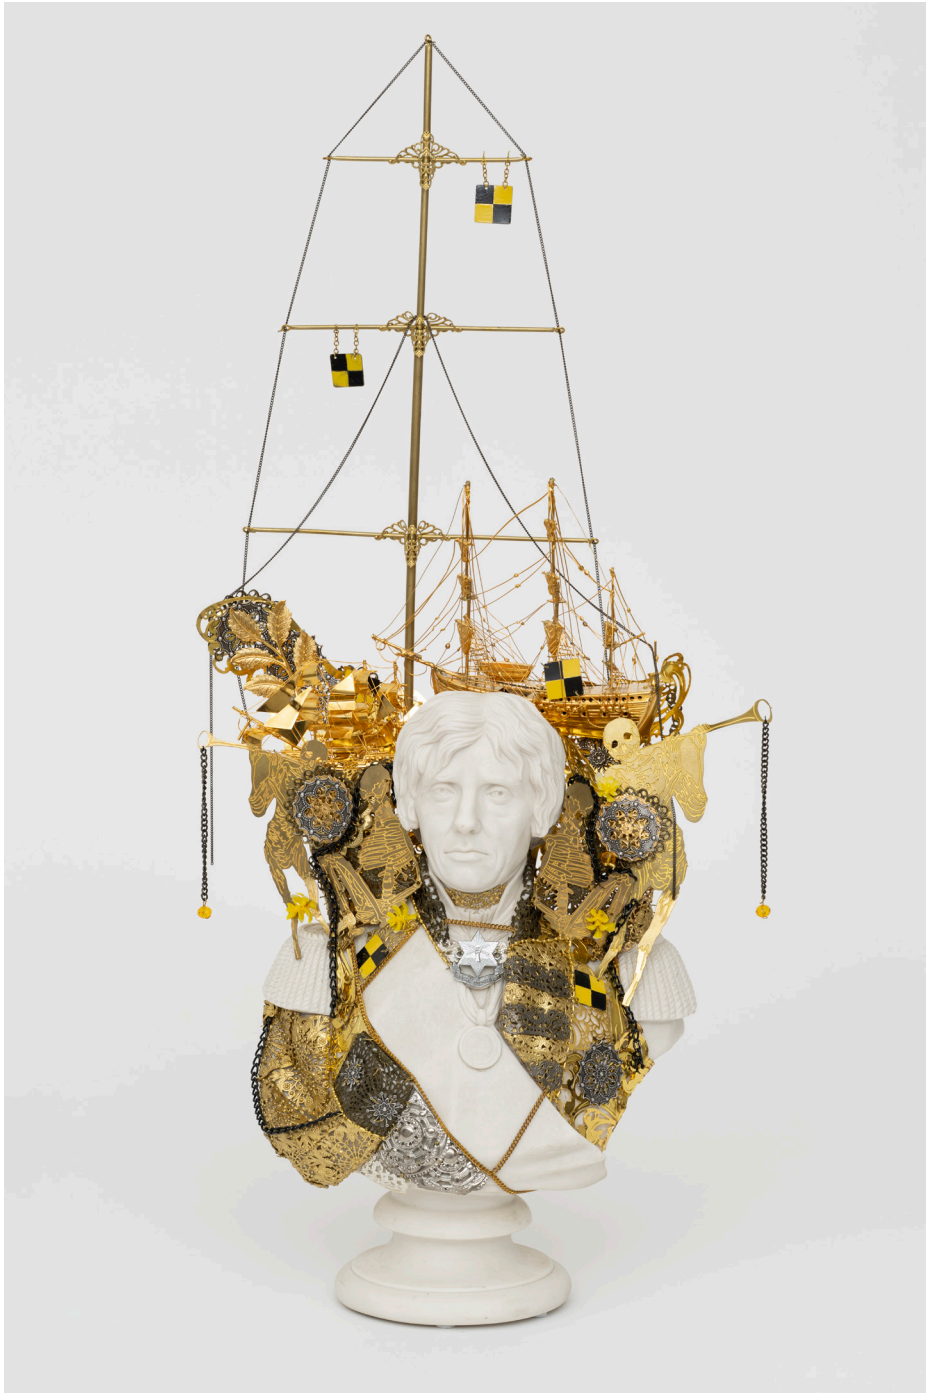

Kay WalkingStick
#210, 1983
Oil stick on paper
61 x 61 cm
24 x 24 in

**Haroun Hayward**

A Painting for Wilhelmina Barns-Graham and Drexciya, 2025

Oil, oil stick, and gesso on wood panel

123.6 x 93.8 x 5.5 cm

Hew Locke
Souvenir 24 (Nelson), 2025
Mixed media on antique Parianware
65.5 x 31 x 14.5 cm
25 3/4 x 12 1/4 x 5 3/4 in

Hew Locke
Chinese Imperial Gold Loan 19, 2024
Acrylic on antique paper share certificate
Framed: 57.5 x 47.8 x 4 cm
22 5/8 x 18 7/8 x 1 5/8 in